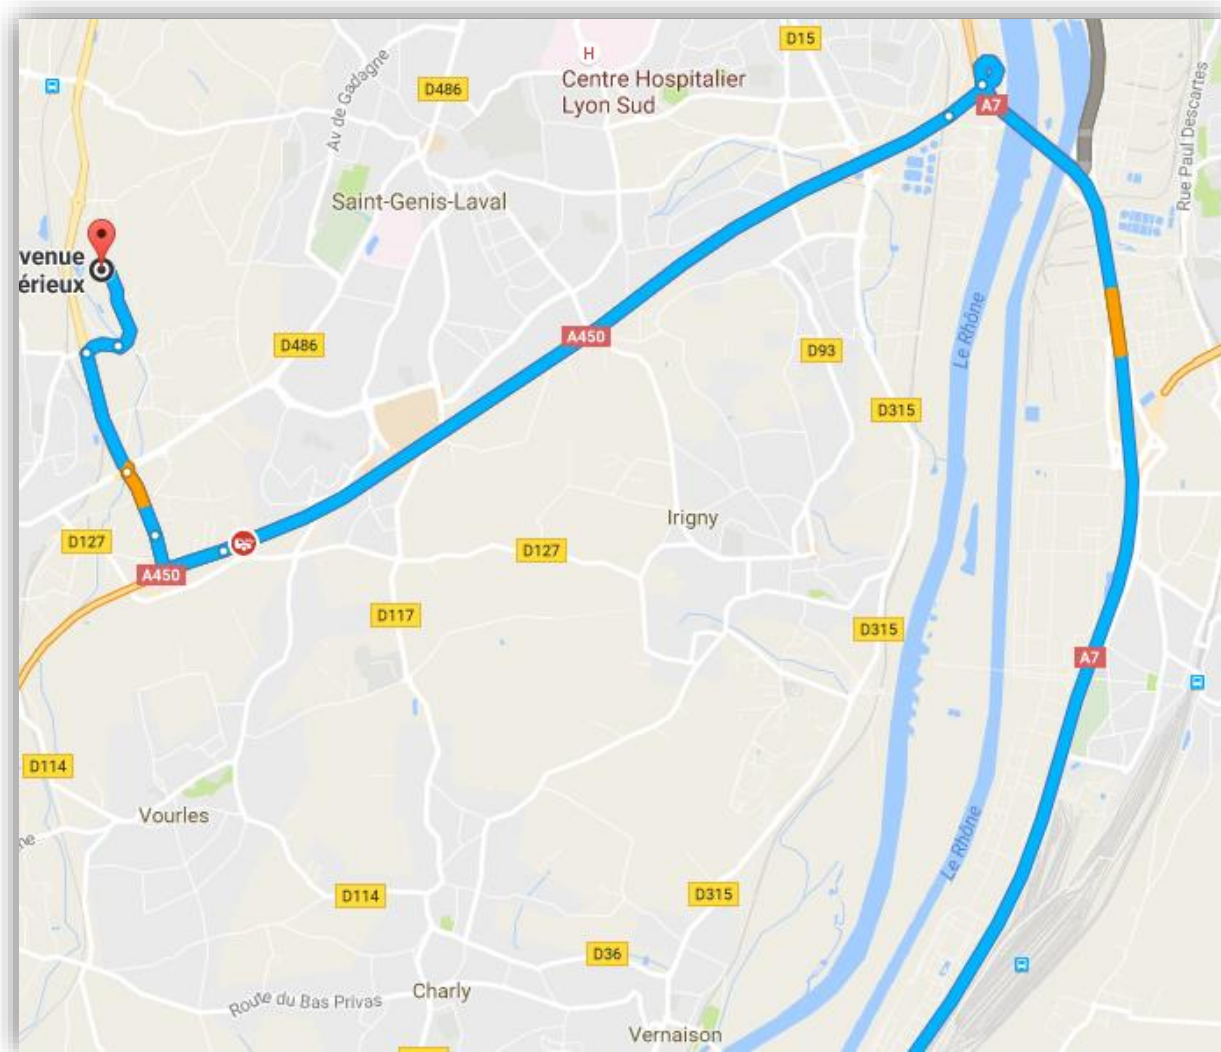

### From Paris

- Take highway A6, towards Lyon.
- Keep on highway A7, towards Lyon Centre/Marseille
- Take the exit A450 towards Pierre-Bénite Centre/Brignais
- Take the exit 7 towards Chaponost/Brignais Centre
- At the roundabout, go straight towards Chaponost/ Oullins/ Francheville
- At the next roundabout, take the first exit on the right, and enter the ZA de Sacuny
- At the next roundabout, go straight till the end of the boulevard Marcel Mérieux
- Arrival at 400m

## From Grenoble / Chambéry

- Take highway A43 towards Lyon.
- Towards "Lyon centre" until reaching suburbs North/south.
- Take suburb South "D383 - Périphérique Sud" towards Marseille/ Saint Etienne/ Porte de Parilly.
- Keep on road D383 towards Marseille/ Saint Etienne - Don't take the exit "Gerland/ Lyon Centre"
- Keep on the lane on the left, take the exit towards A7 "Paris/ Lyon/ Pierre Bénite"
- Take the exit towards A450 "Pierre Bénite"
- Take the exit 7 towards Chaponost/Brignais Centre
- At the roundabout, go straight towards Chaponost/ Oullins/ Francheville
- At the next roundabout, take the first exit on the right, and enter the ZA de Sacuny
- At the next roundabout, go straight till the end of the boulevard Marcel Mérieux
- Arrival at 400m

## From the south

- Take highway A7 towards Lyon.
- Take A450 towards Brignais
- Take the exit 7 towards Chaponost/Brignais Centre
- At the roundabout, go straight towards Chaponost/ Oullins/ Francheville
- At the next roundabout, take the first exit on the right, and enter the ZA de Sacuny
- At the next roundabout, go straight till the end of the boulevard Marcel Mérieux
- Arrival at 400m