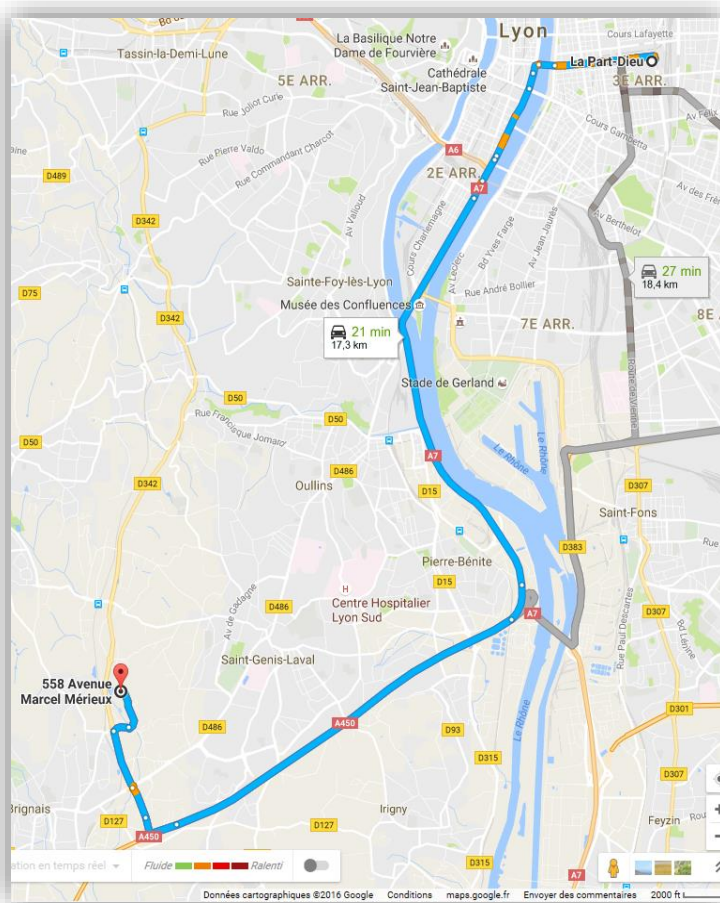

## From Grenoble / Chambéry

- Take highway A43 towards Lyon.
- Towards "Lyon centre" until reaching suburbs North/south.
- Take suburb South "D383 - Périphérique Sud" towards Marseille/ Saint Etienne/ Porte de Parilly.
- Keep on road D383 towards Marseille/ Saint Etienne - Don't take the exit "Gerland/ Lyon Centre"
- Keep on the lane on the left, take the exit towards A7 "Paris/ Lyon/ Pierre Bénite"
- Take the exit towards A450 "Pierre Bénite"
- Take the exit 7 towards Chaponost/Brignais Centre
- At the roundabout, go straight towards Chaponost/ Oullins/ Francheville
- At the next roundabout, take the first exit on the right, and enter the ZA de Sacuny
- At the next roundabout, go straight till the end of the boulevard Marcel Mérieux
- Arrival at 400m

## From the south

- Take highway A7 towards Lyon.
- Take A450 towards Brignais
- Take the exit 7 towards Chaponost/Brignais Centre
- At the roundabout, go straight towards Chaponost/ Oullins/ Francheville
- At the next roundabout, take the first exit on the right, and enter the ZA de Sacuny
- At the next roundabout, go straight till the end of the boulevard Marcel Mérieux
- Arrival at 400m

## Arrival by train

Choose station "Lyon Part-Dieu", or "Perrache".

- For more flexibility, choose "Part-Dieu": the biggest French train station, with lots of arrival and departures
- For more proximity, choose "Perrache": it will save you close to 30 minutes on your journey to our office.

## By car from Part-Dieu:

- Take Rue Servient towards Quai Docteur Gailleton
- Go south towards highway A7 towards "Marseille, Saint Etienne"
- Take the exit A450 towards Pierre-Bénite Centre/Brignais
- Take the exit 7 towards Chaponost/Brignais Centre
- At the roundabout, go straight towards Chaponost/Oullins/ Francheville
- At the next roundabout, take the first exit on the right, and enter the ZA de Sacuny
- At the next roundabout, go straight till the end of the boulevard Marcel Mérieux
- Arrival at 400m