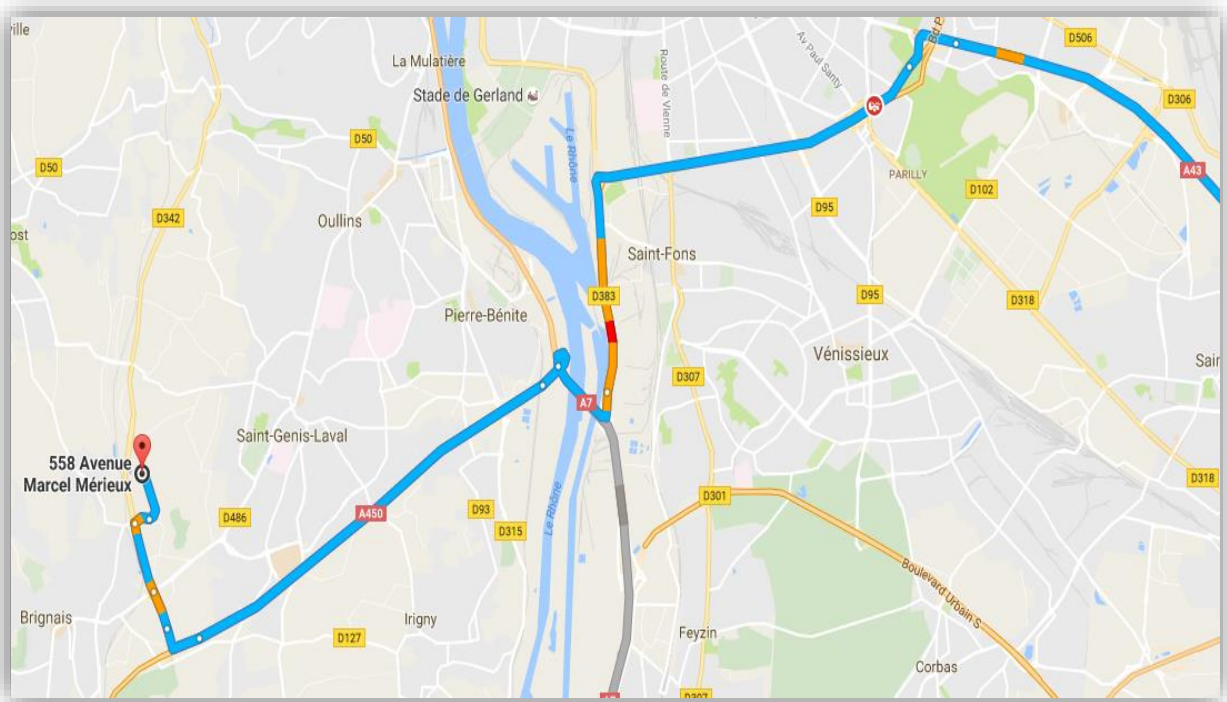

## Arriving by road

### From Paris

- Take highway A6, towards Lyon.
- Keep on highway A7, towards Lyon Centre/Marseille
- Take the exit A450 towards Pierre-Bénite Centre/Brignais
- Take the exit 7 towards Chaponost/Brignais Centre
- At the roundabout, go straight towards Chaponost/ Oullins/ Francheville
- At the next roundabout, take the first exit on the right, and enter the ZA de Sacuny
- At the next roundabout, go straight till the end of the boulevard Marcel Mérieux
- Arrival at 400m

## From Grenoble / Chambéry

- Take highway A43 towards Lyon.
- Towards "Lyon centre" until reaching suburbs North/south.
- Take suburb South "D383 - Périphérique Sud" towards Marseille/ Saint Etienne/ Porte de Parilly.
- Keep on road D383 towards Marseille/ Saint Etienne - Don't take the exit "Gerland/ Lyon Centre"
- Keep on the lane on the left, take the exit towards A7 "Paris/ Lyon/ Pierre Bénite"
- Take the exit towards A450 "Pierre Bénite"
- Take the exit 7 towards Chaponost/Brignais Centre
- At the roundabout, go straight towards Chaponost/ Oullins/ Francheville
- At the next roundabout, take the first exit on the right, and enter the ZA de Sacuny
- At the next roundabout, go straight till the end of the boulevard Marcel Mérieux
- Arrival at 400m

## From the south

- Take highway A7 towards Lyon.
- Take A450 towards Brignais
- Take the exit 7 towards Chaponost/Brignais Centre
- At the roundabout, go straight towards Chaponost/ Oullins/ Francheville
- At the next roundabout, take the first exit on the right, and enter the ZA de Sacuny
- At the next roundabout, go straight till the end of the boulevard Marcel Mérieux
- Arrival at 400m