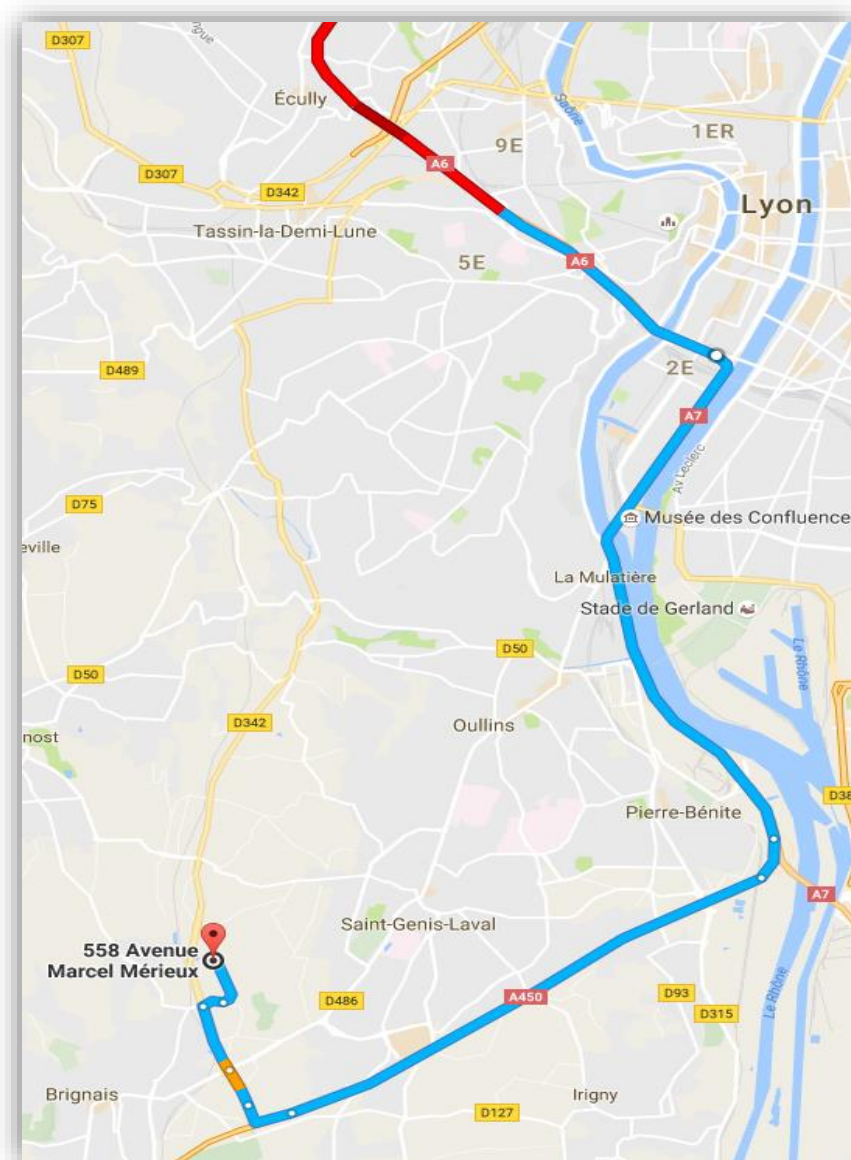

There are several possibilities to reach our offices. You will find in this document indications to reach us by:

- Road
- Train
- Plane

Additionally, depending on your stay duration, we can suggest you some hotel accommodations.

### From Paris

- Take highway A6, towards Lyon.
- Keep on highway A7, towards Lyon Centre/Marseille
- Take the exit A450 towards Pierre-Bénite Centre/Brignais
- Take the exit 7 towards Chaponost/Brignais Centre
- At the roundabout, go straight towards Chaponost/ Oullins/ Francheville
- At the next roundabout, take the first exit on the right, and enter the ZA de Sacuny
- At the next roundabout, go straight till the end of the boulevard Marcel Mérieux
- Arrival at 400m

## From Grenoble / Chambéry

- Take highway A43 towards Lyon.
- Towards "Lyon centre" until reaching suburbs North/south.
- Take suburb South "D383 - Périphérique Sud" towards Marseille/ Saint Etienne/ Porte de Parilly.
- Keep on road D383 towards Marseille/ Saint Etienne - Don't take the exit "Gerland/ Lyon Centre"
- Keep on the lane on the left, take the exit towards A7 "Paris/ Lyon/ Pierre Bénite"
- Take the exit towards A450 "Pierre Bénite"
- Take the exit 7 towards Chaponost/Brignais Centre
- At the roundabout, go straight towards Chaponost/ Oullins/ Francheville
- At the next roundabout, take the first exit on the right, and enter the ZA de Sacuny
- At the next roundabout, go straight till the end of the boulevard Marcel Mérieux
- Arrival at 400m