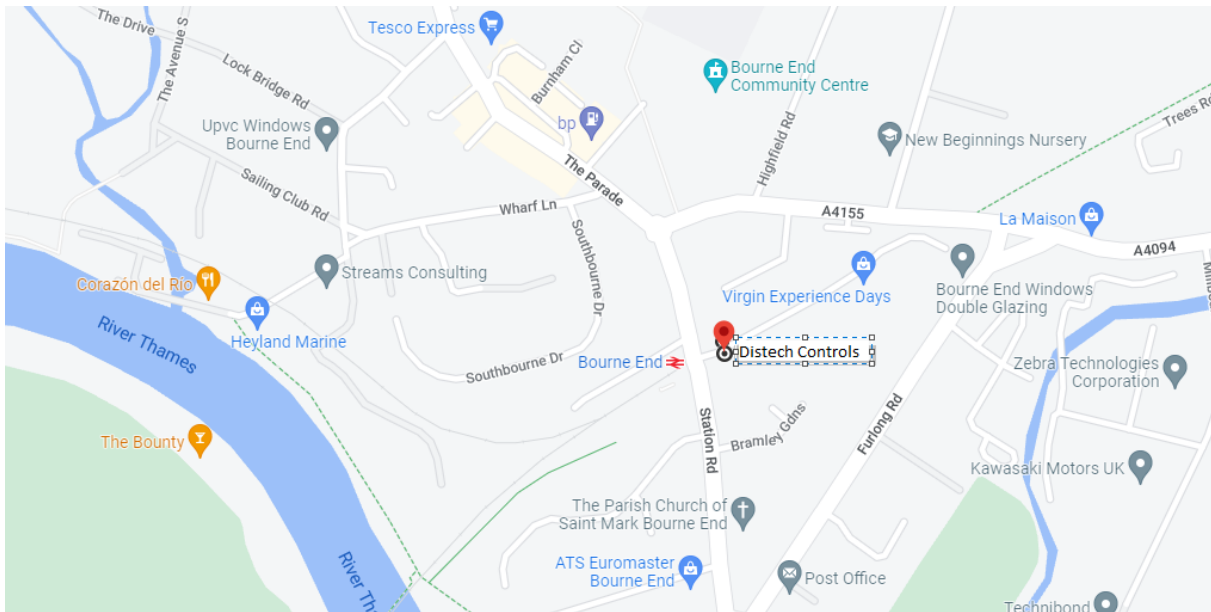

Arrival by train

[Trainline: Search, Compare & Buy Cheap Train Tickets (thetrainline.com)](https://www.thetrainline.com)

"Bourne End" station - 5 min walk

Arrival by plane Heathrow Airport

By car (35 min.)

- Head north on Terminal 5 Roundabout toward Wright Way
- Take the M4 towards Huntercombe Spur in Buckinghamshire. Take exit 7 and leave M4
- Take Bath Rd/A4, Lent Rise Rd, Taplow Common Rd, Hedsor Hill and Hedsor Rd towards Station Rd/A4155 at Wooburn Green