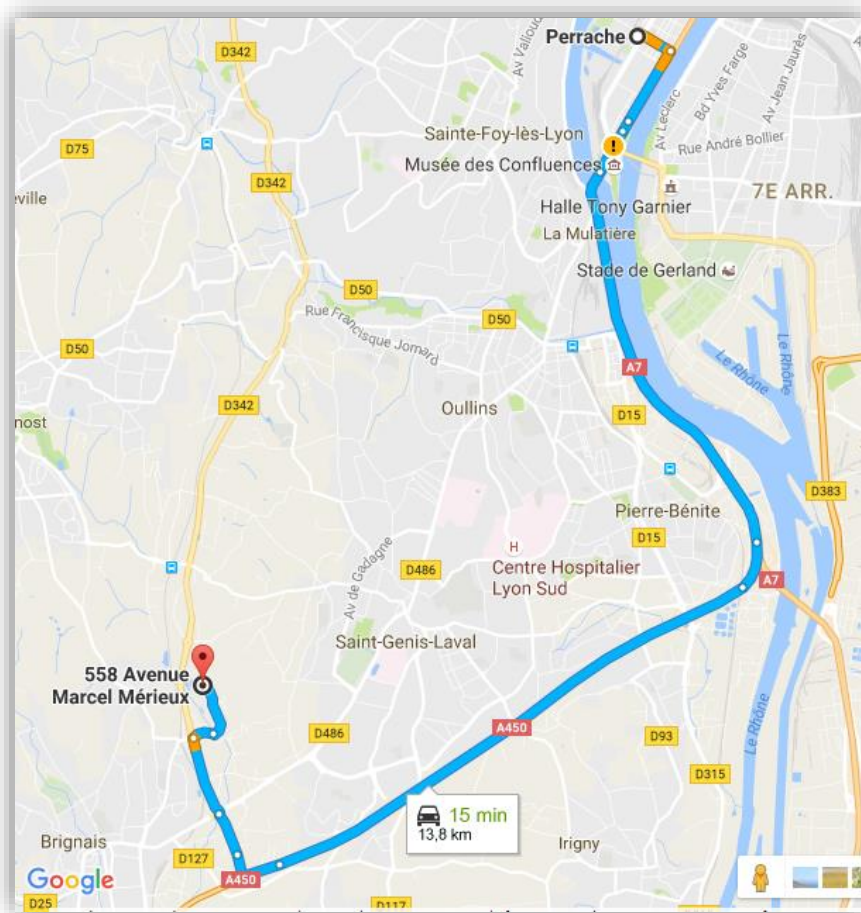

## From the south

- Take highway A7 towards Lyon.
- Take A450 towards Brignais
- Take the exit 7 towards Chaponost/Brignais Centre
- At the roundabout, go straight towards Chaponost/ Oullins/ Francheville
- At the next roundabout, take the first exit on the right, and enter the ZA de Sacuny
- At the next roundabout, go straight till the end of the boulevard Marcel Mérieux
- Arrival at 400m

## By car from Part-Dieu:

- Take Rue Servient towards Quai Docteur Gailleton
- Go south towards highway A7 towards "Marseille, Saint Etienne"
- Take the exit A450 towards Pierre-Bénite Centre/Brignais
- Take the exit 7 towards Chaponost/Brignais Centre
- At the roundabout, go straight towards Chaponost/Oullins/ Francheville
- At the next roundabout, take the first exit on the right, and enter the ZA de Sacuny
- At the next roundabout, go straight till the end of the boulevard Marcel Mérieux
- Arrival at 400m

## By car from Perrache:

- Go south towards highway
- A7 towards “Marseille, Saint Etienne”
- Take the exit A450 towards Pierre-Bénite Centre/Brignais
- Take the exit 7 towards Chaponost/ Brignais Centre
- At the roundabout, go straight towards Chaponost/ Oullins/ Francheville
- At the next roundabout, take the first exit on the right, and enter the ZA de Sacuny
- At the next roundabout, go straight till the end of the boulevard Marcel Mérieux
- Arrival at 400m