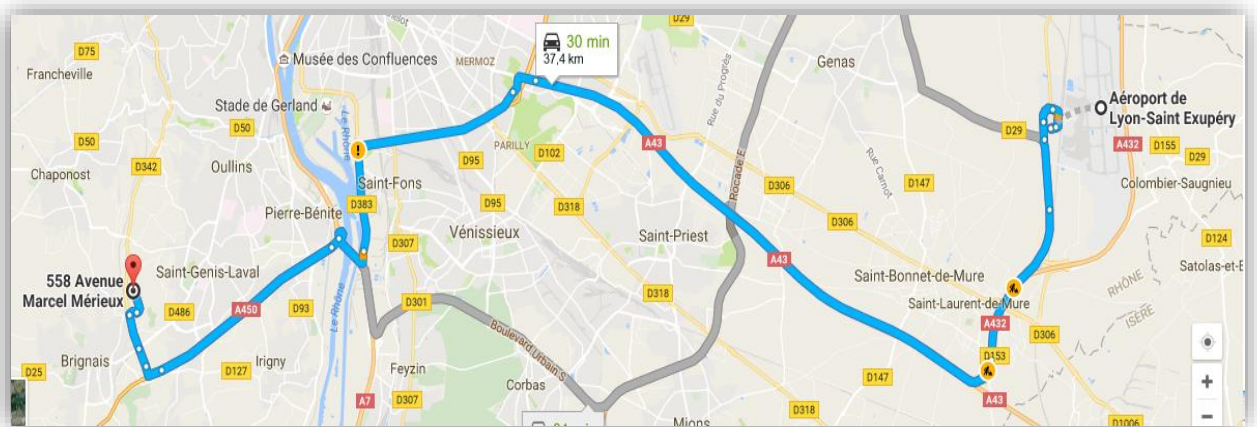

## By car from Part-Dieu:

- Take Rue Servient towards Quai Docteur Gailleton
- Go south towards highway A7 towards "Marseille, Saint Etienne"
- Take the exit A450 towards Pierre-Bénite Centre/Brignais
- Take the exit 7 towards Chaponost/Brignais Centre
- At the roundabout, go straight towards Chaponost/Oullins/ Francheville
- At the next roundabout, take the first exit on the right, and enter the ZA de Sacuny
- At the next roundabout, go straight till the end of the boulevard Marcel Mérieux
- Arrival at 400m

## By car from Perrache:

- Go south towards highway
- A7 towards “Marseille, Saint Etienne”
- Take the exit A450 towards Pierre-Bénite Centre/Brignais
- Take the exit 7 towards Chaponost/ Brignais Centre
- At the roundabout, go straight towards Chaponost/ Oullins/ Francheville
- At the next roundabout, take the first exit on the right, and enter the ZA de Sacuny
- At the next roundabout, go straight till the end of the boulevard Marcel Mérieux
- Arrival at 400m

## Arrival by plane Airport Lyon St Exupéry

### By car:

- Go towards "Lyon sud".
- Take A43 towards Lyon.
- Go towards "Lyon centre" until reaching suburbs ("périphérique").
- Take suburb South "D383 - Périphérique Sud" towards Marseille/ Saint Etienne/ Porte de Parilly.
- Keep on road D383 towards Marseille/ Saint Etienne - Don't take the exit "Gerland/ Lyon Centre"
- Keep on the lane on the left, take the exit towards A7 "Paris/ Lyon/ Pierre Bénite"
- Take the exit towards A450 "Pierre Bénite"
- Take the exit 7 towards Chaponost/Brignais Centre
- At the roundabout, go straight towards Chaponost/ Oullins/ Francheville
- At the next roundabout, take the first exit on the right, and enter the ZA de Sacuny
- At the next roundabout, go straight till the end of the boulevard Marcel Mérieux
- Arrival at 400m