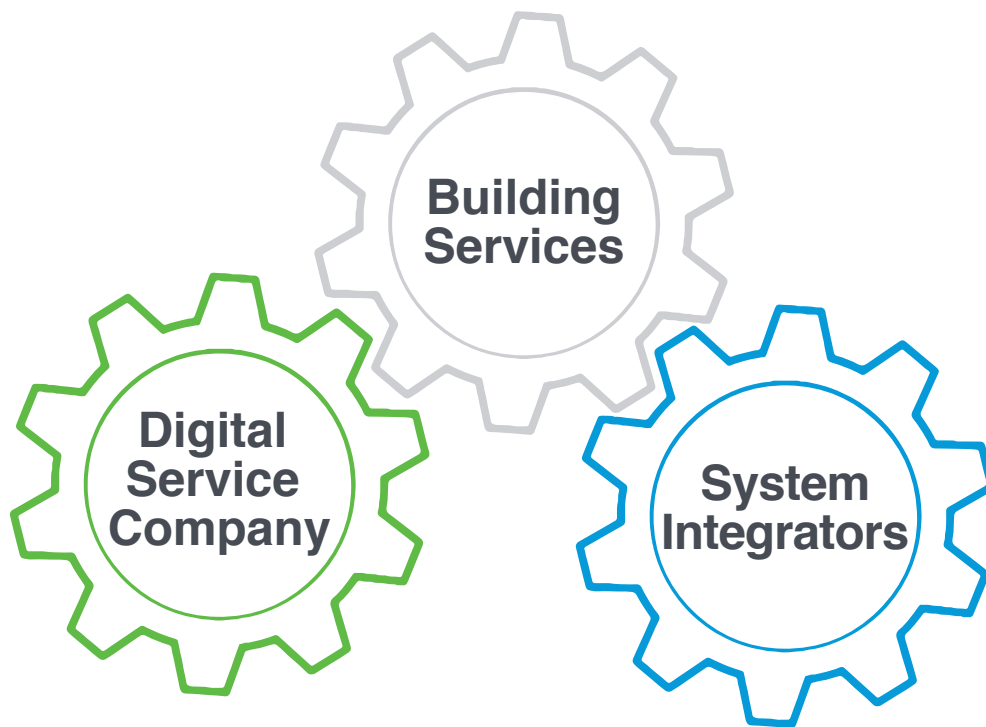

The Distech Controls Digital Partner Program

Provides a set of customized tools designed to increase building efficiencies, attractiveness, and performance while enhancing occupant satisfaction and wellbeing.

Differentiate yourself from the competition by delivering intelligent, attractive, and innovative building solutions supported by the collaborative efforts of our network of world-class experts.

Offer advanced digital infrastructure allowing for a better understanding of the building's overall usage as well as enhanced occupant experience.

Ensure quality deployment of the BMS and facilitate easy and reliable data exchange between OT and IT disciplines.